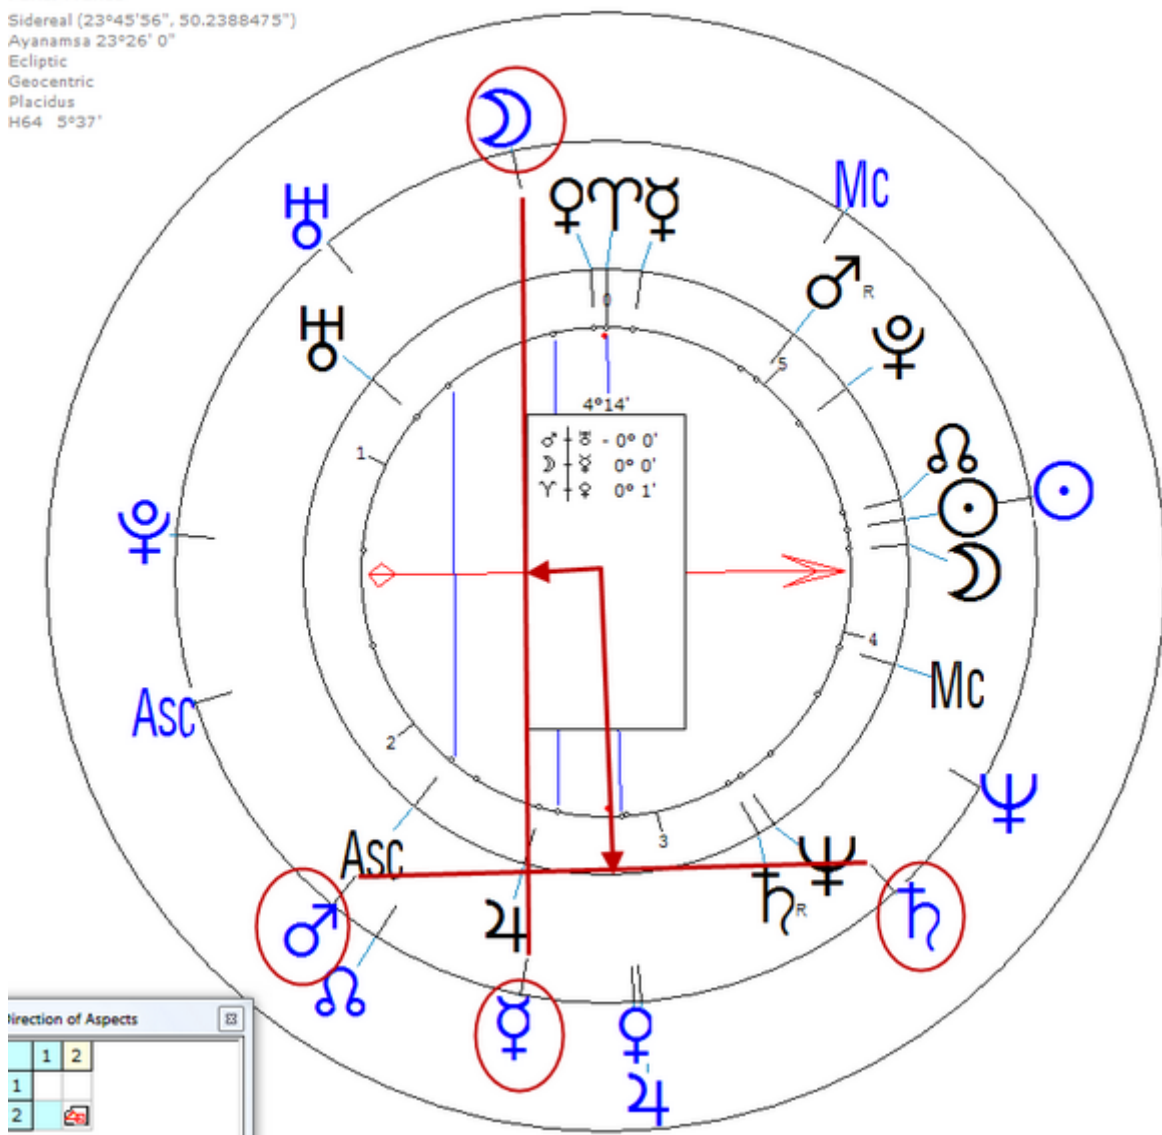

Sidereal (23°45'56", 50.2388475")

Ayanamsa 23°26' 0"

Ecliptic

Geocentric

Placidus

H64 5°37'

Polak Daniëls, Leonard

31 March 1872 at 09:00 (= 09:00 AM)Den Haag, Netherlands, 52n05, 4e19